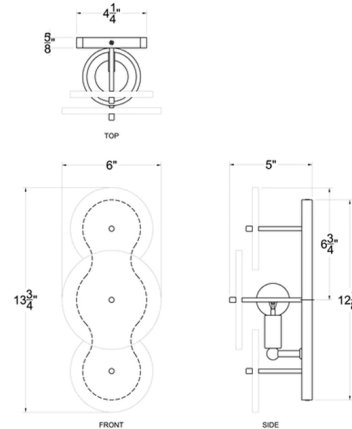

By Varaluz

Description

The Cosmos Wall Sconce is an out of this world look for your interior space. Overlapping Alabaster discs on metal stems cast warm shadows across your room. Can be mounted vertically or horizontally.

Shown in havana gold / alabaster

Specifications

COLOR Alabaster
BODY FINISH Havana Gold
WATTAGE 5W
DIMMER Standard 120V
DIMENSIONS 6"W x 13.5"H x 5"D
BULB NOT INCLUDED 1 x B10/Candelabra (E12)/5W/120V LED
COUNTRY OF ORIGIN Philippines