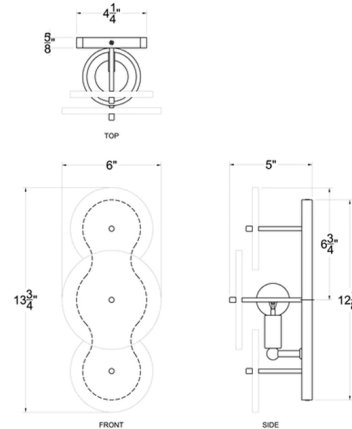

### Description

The Cosmos Wall Sconce is an out of this world look for your interior space. Overlapping Alabaster discs on metal stems cast warm shadows across your room. Can be mounted vertically or horizontally.

### Specifications

COLOR	Alabaster
BODY FINISH	Havana Gold
WATTAGE	5W
DIMMER	Standard 120V
DIMENSIONS	6"W x 13.5"H x 5"D
BULB NOT INCLUDED	1 x B10/Candelabra (E12)/5W/120V LED
COUNTRY OF ORIGIN	Philippines