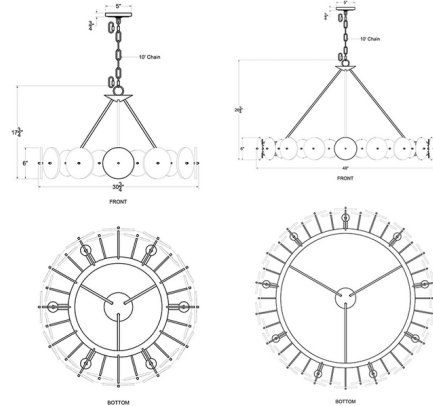

By Varaluz

Description

The Cosmos Chandelier is an out of this world look for your interior space. Overlapping Alabaster discs on metal stems cast warm shadows across your room.

Shown in havana gold / alabaster

Specifications

COLOR Alabaster
BODY FINISH Havana Gold
WATTAGE 30W
DIMMER Standard 120V
DIMENSIONS 30"W x 17.75"H
BULB NOT INCLUDED 6 x B10/Candelabra (E12)/5W/120V LED
COUNTRY OF ORIGIN Philippines

CLICK TO VIEW PRODUCT