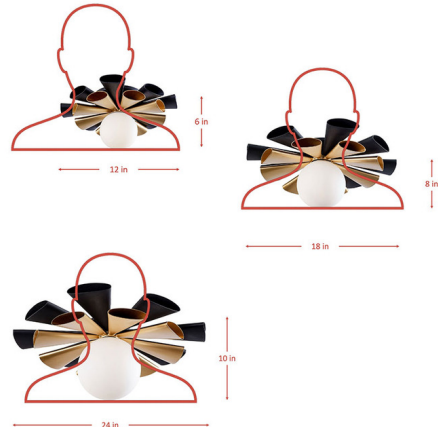

### Description

The Daphne Flush Ceiling Mount will blend into a variety of interior styles. Resembling a flowering shrub on your ceiling, the dual finish is complemented by a glass globe that casts warm shadows across your room.

### Specifications

COLOR . . . . . Opal White  
BODY FINISH . . . . . Matte Black / French Gold  
WATTAGE . . . . . 7W  
DIMMER . . . . . Standard 120V  
DIMENSIONS . . . . . 12"W x 6"H  
BULB NOT INCLUDED . . . . . 1 x T4/G9/7W/120V LED  
COUNTRY OF ORIGIN . . . . . Philippines