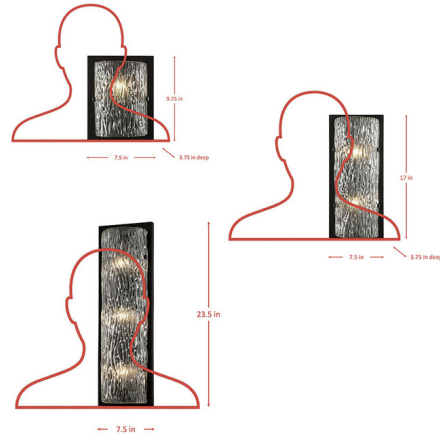

Description

The Morgan Wall Sconce adds a glamorous simplicity to your interior space. The minimalist backplate is complemented with curved Ice glass, casting warm shadows across your room.

Shown in black / ice

Specifications

COLOR	Ice
BODY FINISH	Black
WATTAGE	12W
DIMMER	Standard 120V
DIMENSIONS	7.5"W x 9.75"H x 3.75"D
BULB NOT INCLUDED	1 x B10/Medium (E26)/12W/120V LED
OTHER BULB OPTIONS	1 x A19/Medium (E26)/120V LED
COUNTRY OF ORIGIN	China