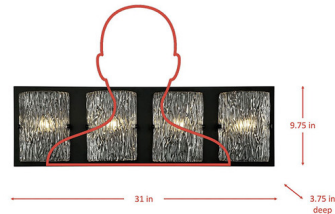

CLICK TO VIEW PRODUCT

Notes: