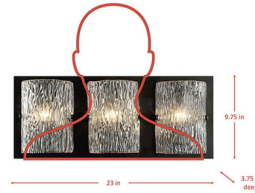

CLICK TO VIEW PRODUCT

Notes: