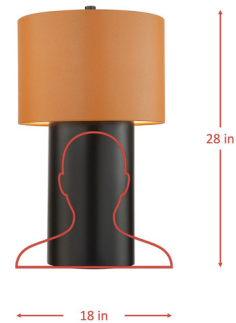

### Description

The Secret Agent Table Lamp adds a hint of 1930's Hollywood style to your interior space. The painted metal body is topped with a rich leather drum shaped shade. On/Off switch is located on the lamp socket.

### Specifications

COLOR	Camel / Black
BODY FINISH	N/A
WATTAGE	14W
DIMMER	N/A
DIMENSIONS	16"W x 28"H
BULB NOT INCLUDED	1 x A19/Medium (E26)/14W/120V LED
OTHER BULB OPTIONS	1 x A19/Medium (E26)/120V LED
COUNTRY OF ORIGIN	China