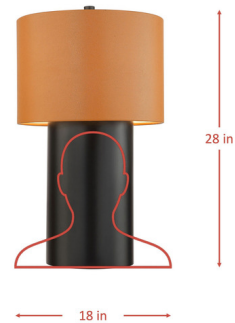

Description

The Secret Agent Table Lamp adds a hint of 1930's Hollywood style to your interior space. The painted metal body is topped with a rich leather drum shaped shade. On/Off switch is located on the lamp socket.

Shown in white / gold

Specifications

COLOR	White / Gold
BODY FINISH	N/A
WATTAGE	14W
DIMMER	N/A
DIMENSIONS	16"W x 28"H
BULB NOT INCLUDED	1 x A19/Medium (E26)/14W/120V LED
OTHER BULB OPTIONS	1 x A19/Medium (E26)/120V LED
COUNTRY OF ORIGIN	China