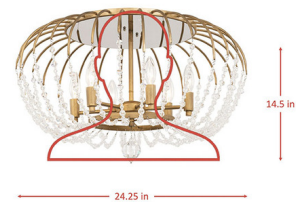

Lightology

lightology.com
866-954-4489
06-30-26

Project: _____

Company: _____

Location: _____ Fixture Type: _____

SPEC #: **VAR1180722**

Approved On: _____ Approved By: _____

Voliere Ceiling Flush Light By Varaluz

Description

The Voliere Ceiling Flush Light transcends modern design standards with this dynamic fixture. Crafted with sleek lines and sparkling crystals, making for an eye-catching outward appearance, while casting warm shadows across your room.

Shown in matte black / crystal

Specifications

COLOR	Crystal
BODY FINISH	Matte Black
WATTAGE	15W
DIMMER	Standard 120V
DIMENSIONS	18.25"W x 14.5"H
BULB NOT INCLUDED	3 x B10/Candelabra (E12)/5W/120V LED
OTHER BULB OPTIONS	3 x B10/Candelabra (E12)/120V LED
COUNTRY OF ORIGIN	Philippines