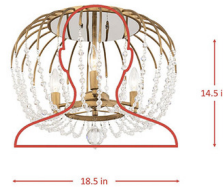

Description

The Voliere Ceiling Flush Light transcends modern design standards with this dynamic fixture. Crafted with sleek lines and sparkling crystals, making for an eye-catching outward appearance, while casting warm shadows across your room.

Shown in matte black / crystal

Specifications

COLOR	Crystal
BODY FINISH	Matte Black
WATTAGE	15W
DIMMER	Standard 120V
DIMENSIONS	18.25"W x 14.5"H
BULB NOT INCLUDED	3 x B10/Candelabra (E12)/5W/120V LED
OTHER BULB OPTIONS	3 x B10/Candelabra (E12)/120V LED
COUNTRY OF ORIGIN	Philippines