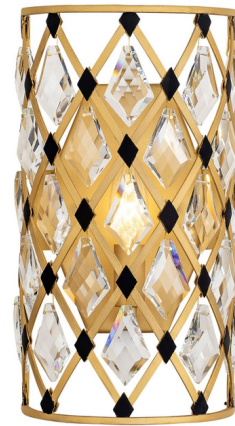

Lightology

lightology.com
866-954-4489
06-30-26

Project: _____

Company: _____

Location: _____ Fixture Type: _____

SPEC #: **VAR1180728**

Approved On: _____ Approved By: _____

Windsor Wall Sconce

By Varaluz

Description

The Windsor Wall Sconce conjures images of opulence and power, taking its inspiration from the tiaras worn by the Windsor family. The mix of diamond shaped Crystals and modern forms create an opulent bling, casting warm shadows in your room.

Shown in french gold / matte black / crystal

Specifications

COLOR Crystal
BODY FINISH French Gold / Matte Black
WATTAGE 5W
DIMMER Standard 120V
DIMENSIONS 7"W x 13"H x 5"D
BULB NOT INCLUDED 1 x B10/Candelabra (E12)/5W/120V LED
OTHER BULB OPTIONS 1 x B10/Candelabra (E12)/120V LED
COUNTRY OF ORIGIN Philippines