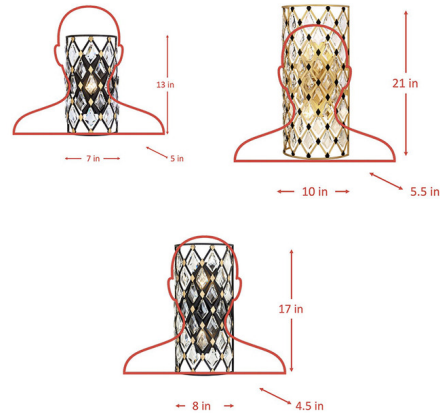

By Varaluz

Description

The Windsor Wall Sconce conjures images of opulence and power, taking its inspiration from the tiaras worn by the Windsor family. The mix of diamond shaped Crystals and modern forms create an opulent bling, casting warm shadows in your room.

Shown in french gold / matte black / crystal

Specifications

COLOR Crystal
BODY FINISH French Gold / Matte Black
WATTAGE 5W
DIMMER Standard 120V
DIMENSIONS 7"W x 13"H x 5"D
BULB NOT INCLUDED 1 x B10/Candelabra (E12)/5W/120V LED
OTHER BULB OPTIONS 1 x B10/Candelabra (E12)/120V LED
COUNTRY OF ORIGIN Philippines