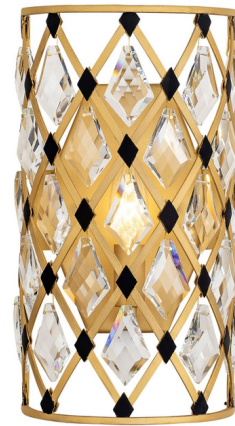

Lightology

lightology.com
866-954-4489
04-25-26

Project: _____

Company: _____

Location: _____ Fixture Type: _____

SPEC #: **VAR1180728**

Approved On: _____ Approved By: _____

Windsor Wall Sconce

By Varaluz

Description

The Windsor Wall Sconce conjures images of opulence and power, taking its inspiration from the tiaras worn by the Windsor family. The mix of diamond shaped Crystals and modern forms create an opulent bling, casting warm shadows in your room.

Shown in french gold / matte black / crystal

Specifications

COLOR Crystal
BODY FINISH French Gold / Matte Black
WATTAGE 5W
DIMMER Standard 120V
DIMENSIONS 7"W x 13"H x 5"D
BULB NOT INCLUDED 1 x B10/Candelabra (E12)/5W/120V LED
OTHER BULB OPTIONS 1 x B10/Candelabra (E12)/120V LED
COUNTRY OF ORIGIN Philippines