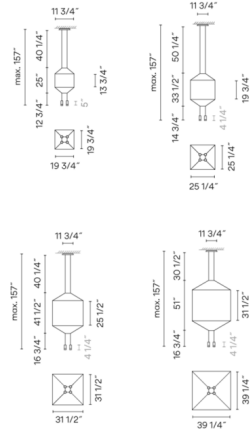

Specifications

COLOR Pressed Glass
 BODY FINISH Black
 WATTAGE 18W
 DIMMER 0-10V
 DIMENSIONS 19.75"W x 37.75"H x 19.75"D
 INTEGRATED LED MODULE 4 x LED/4.5W/120-277V LED
 COUNTRY OF ORIGIN Spain

Technical Information

COLOR RENDERING 90 CRI
 LAMP COLOR 2700K
 LUMENS/WATT 435.78
 LUMINOUS FLUX 1961 lumens

Shown in black / pressed glass

CLICK TO VIEW PRODUCT

Notes: