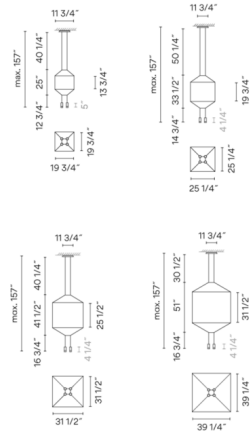

Specifications

COLOR Pressed Glass
 BODY FINISH Black
 WATTAGE 18W
 DIMMER 0-10V
 DIMENSIONS 19.75"W x 37.75"H x 19.75"D
 INTEGRATED LED MODULE 4 x LED/4.5W/120-277V LED
 COUNTRY OF ORIGIN Spain

Technical Information

COLOR RENDERING 90 CRI
 LAMP COLOR 2700K
 LUMENS/WATT 435.78
 LUMINOUS FLUX 1961 lumens

Shown in black / pressed glass

CLICK TO VIEW PRODUCT

Notes: