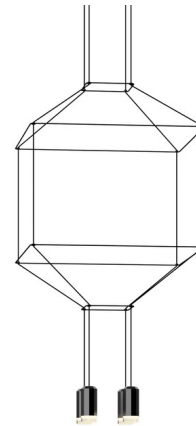

Lightology

lightology.com
866-954-4489
04-21-26

Project: _____

Company: _____

Location: _____ Fixture Type: _____

SPEC #: **VIB1180741**

Approved On: _____ Approved By: _____

Wireflow Square Pendant By Vibia

Description

The Wireflow Square Pendant is elegant and amorphous, combining minimalist LED lighting and industrial black electrical wire to carry out artistic and unique lighting installations in a variety of areas. Available in Black Matte Lacquer with pressed glass diffusers which provides soft, diffused illumination.

Specifications

COLOR . . . . . Pressed Glass
BODY FINISH . . . . . Black
WATTAGE 18W
DIMMER 0-10V
DIMENSIONS . . . . . 19.75"W x 37.75"H x 19.75"D
INTEGRATED LED MODULE . . . . . 4 x LED/4.5W/120-277V LED
COUNTRY OF ORIGIN . . . . . Spain

Technical Information

COLOR RENDERING . . . . . 90 CRI
LAMP COLOR 2700K
LUMENS/WATT 435.78
LUMINOUS FLUX . . . . . 1961 lumens

Shown in black / pressed glass