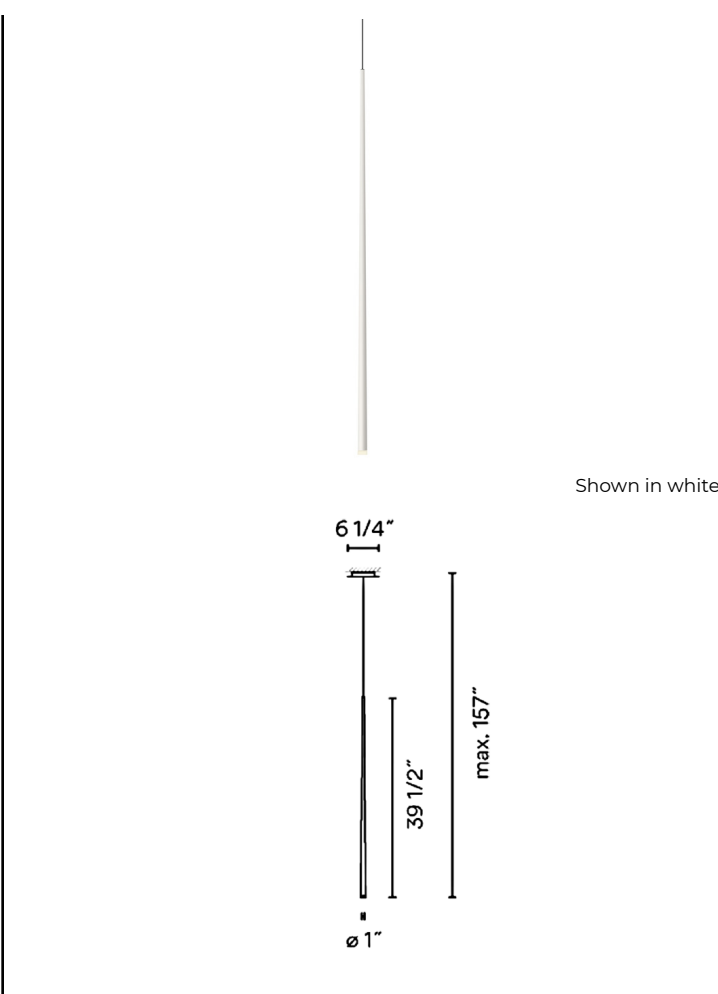

Description

The Slim Pendant features an elegant, modern silhouette with a simple, slim cylindrical shape. A pressed glass diffuser at the tip of the cylinder provides diffused general illumination from the integrated LED light sources.

Specifications

| | |
|-------------------|---------------------------|
| COLOR | N/A |
| BODY FINISH | White |
| WATTAGE | 2.1W |
| DIMMER | 0-10V |
| DIMENSIONS | 1"W x 39.5"H |
| BULB NOT INCLUDED | 1 x LED/2.1W/120-277V LED |
| COUNTRY OF ORIGIN | Spain |

Technical Information

| | |
|-----------------|------------|
| COLOR RENDERING | 90 CRI |
| LAMP COLOR | 2700K |
| LUMENS/WATT | 86.19 |
| LUMINOUS FLUX | 181 lumens |

CLICK TO VIEW PRODUCT

Notes: