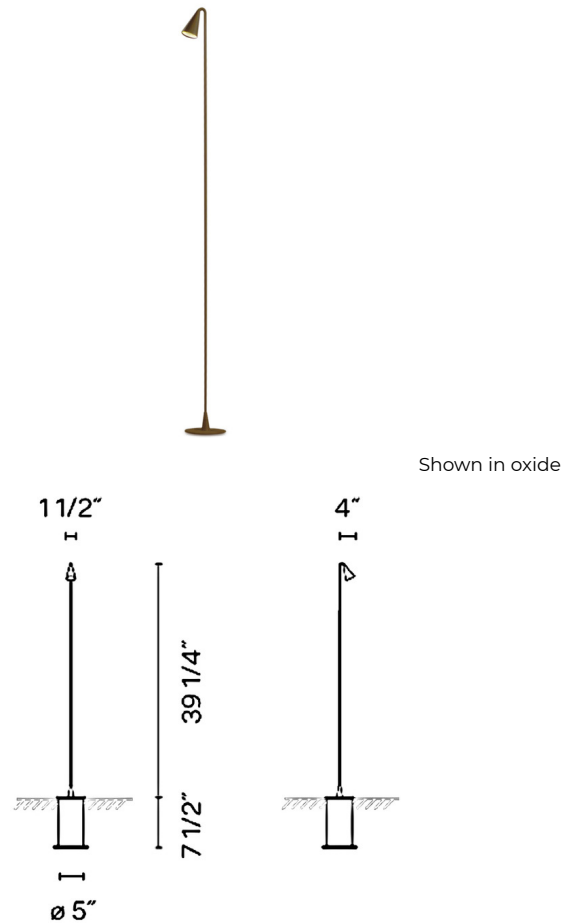

Lightology

lightology.com
866-954-4489
04-22-26

Project: _____
Company: _____
Location: _____ Fixture Type: _____
SPEC #: **VIB1180755**
Approved On: _____ Approved By: _____

Brisa Outdoor In-Ground Floor Lamp By Vibia

Description

The Brisa Outdoor Floor Lamp is a hardwired outdoor lamp that can be installed into soft ground or newly poured concrete. Featuring a long stem rising to a sharp curve and cone-shaped head, Brisa's form is inspired by the form of the blue bell flower. The lamp can be rotated 360 degrees, making it perfectly suited for illuminating outdoor pathways and garden spaces. Includes a 120-240V constant current non-dimmable driver, in-ground housing and wiring box.

Specifications

COLOR	N/A
BODY FINISH	Oxide
WATTAGE	2.1W
DIMMER	Not Dimmable
DIMENSIONS	1.5"W x 39.25"H x 4"D
INTEGRATED LED MODULE	1 x LED/2.1W/120V LED
COUNTRY OF ORIGIN	Spain

Technical Information

COLOR RENDERING	90 CRI
LAMP COLOR	2700K
LUMENS/WATT	91.43
LUMINOUS FLUX	192 lumens