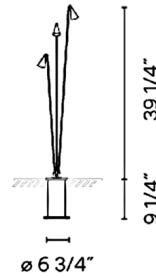

CLICK TO VIEW PRODUCT

Notes: