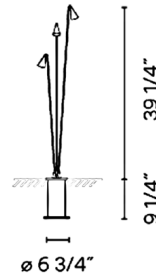

CLICK TO VIEW PRODUCT

Notes: