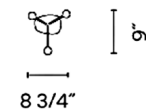

CLICK TO VIEW PRODUCT

Notes: