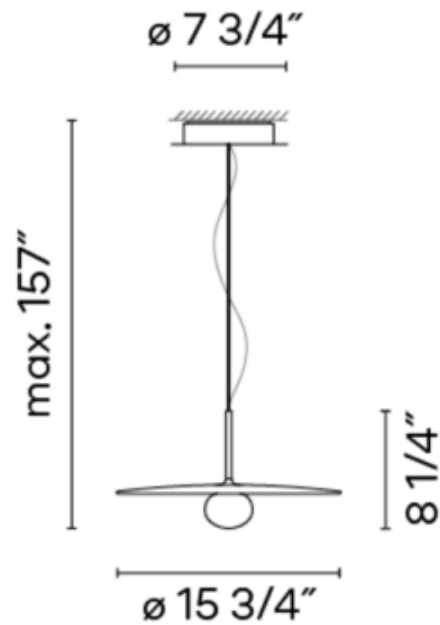

Shown in: Graphite Grey / White

COMPANY

PROJECT

FIXTURE TYPE

APPROVED BY

DATE