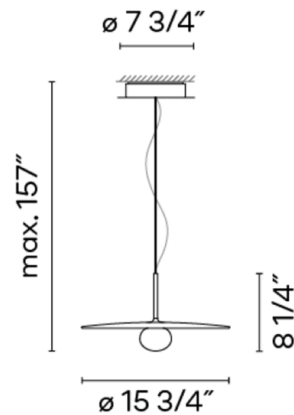

### Specifications

COLOR	White
BODY FINISH	Graphite Grey
WATTAGE	4W
DIMMER	0-10V
DIMENSIONS	15.75"W x 8.25"H x 15.75"D
INTEGRATED LED MODULE	1 x LED/4W/120-277V LED
COUNTRY OF ORIGIN	Spain

### Technical Information

COLOR RENDERING	90 CRI
LAMP COLOR	2700K
LUMENS/WATT	110.25
LUMINOUS FLUX	441 lumens

Shown in graphite grey / white

CLICK TO VIEW PRODUCT

Notes: