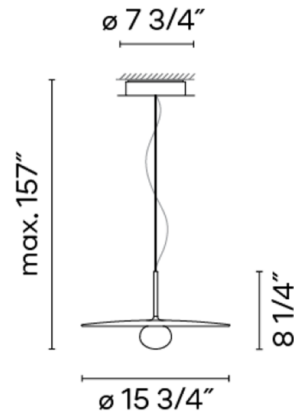

Shown in graphite grey / white