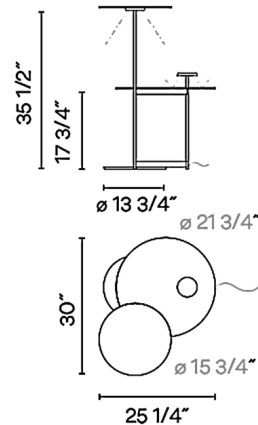

Shown in green / white

CLICK TO VIEW PRODUCT

Notes: