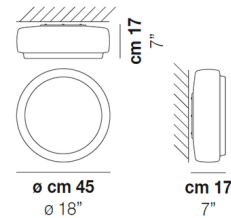

Shown in glossy white / white crystal

Specifications

COLOR	White Crystal
BODY FINISH	Glossy White
WATTAGE	120W
DIMMER	Standard 120V
DIMENSIONS	18"W x 7"H
BULB NOT INCLUDED	2 x A19/Medium (E26)/60W/120V Incandescent
OTHER BULB OPTIONS	2 x A19/Medium (E26)/120V LED