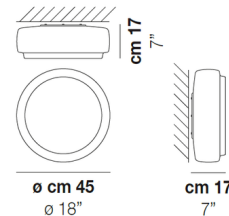

Lightology

lightology.com
866-954-4489
04-22-26

Project: _____

Company: _____

Location: _____ Fixture Type: _____

SPEC #: **VIS1180767**

Approved On: _____ Approved By: _____

Bot Wide LED Wall / Ceiling Light By Vistosi

Description

The Bot Wide LED Wall / Ceiling Light is inspired by the glass-blowing process, expressing the idea of a volume in motion transforming into new shapes. This contemporary piece offers illumination for entryways, hallways, or bedrooms.

Specifications

COLOR . . . . . White Crystal
BODY FINISH . . . . . Glossy White
WATTAGE 19W
DIMMER . . . . . Low Voltage Electronic
DIMENSIONS . . . . . 18"W x 7"H
INTEGRATED LED MODULE . . . . . 1 x LED/19W/120V LED

Technical Information

LAMP LIFE . . . . . 50000 hours
COLOR RENDERING . . . . . 90 CRI
LAMP COLOR 2700K
LUMENS/WATT 150.00
LUMINOUS FLUX . . . . . 2850 lumens

Notes:

Shown in glossy white / white crystal

CLICK TO VIEW PRODUCT