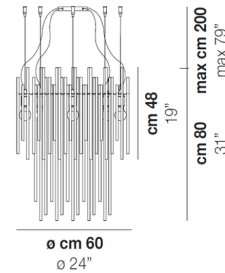

Lightology

lightology.com
866-954-4489
04-21-26

Project: _____
Company: _____
Location: _____ Fixture Type: _____
SPEC #: **VIS1180797**
Approved On: _____ Approved By: _____

Diadema Two-Tier Pendant By Vistosi

Description

The Diadema Two-Tier Pendant adds a sense of motion to your space, made of crystal rods in varying sizes set on a two-tier metal frame. Use it to add illumination with dramatic flair to foyers, living rooms and stairways. Note: Requires a junction box rated for fixtures weighing over 50 pounds.

Shown in matte bronze / crystal

Specifications

COLOR	Crystal
BODY FINISH	Matte Bronze
WATTAGE	480W
DIMMER	Standard 120V
DIMENSIONS	24"W x 31"H
BULB NOT INCLUDED	8 x A19/Medium (E26)/60W/120V Incandescent
OTHER BULB OPTIONS	8 x A19/Medium (E26)/120V LED