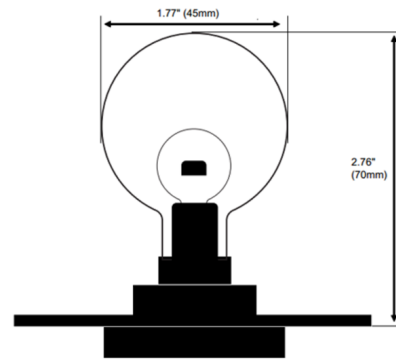

CLICK TO VIEW PRODUCT

Notes: