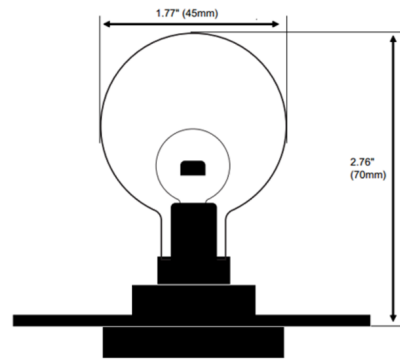

CLICK TO VIEW PRODUCT

Notes: