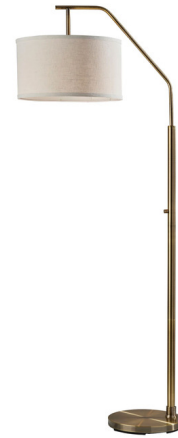

## Max Floor Lamp

By Adesso Corp.

### Description

The Max Floor Lamp by Simplee Adesso pairs simplicity, clean lines, and modern styling to create an essential part of your home decor when placed beside sofas, love seats, or armchairs. Crafted with a metal finish, the lamp is anchored by a round base supporting a tall, slim pole and a matching arm with softened angles holds a short drum shade with delicate texturing for a soft, diffused glow. For task or decorative lighting, the lamp is easily turned on or off with a rotary switch conveniently located on the pole.

Shown in antique brass / off white

### Specifications

COLOR . . . . . Off White  
BODY FINISH . . . . . Antique Brass  
WATTAGE . . . . . 17W  
DIMMER . . . . . N/A  
DIMENSIONS . . . . . 16"W x 66"H x 25"D  
BULB NOT INCLUDED . . . . . 1 x A19/Medium (E26)/17W/120V LED  
COUNTRY OF ORIGIN . . . . . China