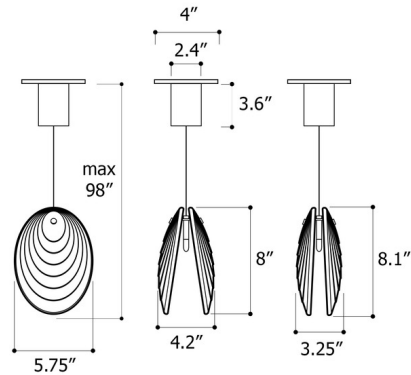

CLICK TO VIEW PRODUCT

Notes: