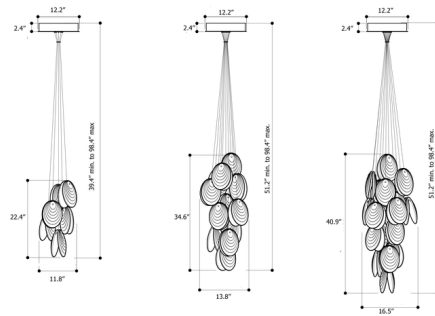

Lightology

lightology.com
866-954-4489
07-04-26

Project: _____
Company: _____
Location: _____ Fixture Type: _____
SPEC #: **BOM1181016**
Approved On: _____ Approved By: _____

Mussels Multi Light Cluster Pendant By Bomma

Description

The Mussels Multi Light Cluster Pendant is inspired by the simple yet sophisticated shape of shells. Two pressed glass, rippled shells surround each light source to create an elegant and organic fixture. Note: The 12 and 18-Light options require additional ceiling support for fixtures weighting over 50 pounds. TRIAC or 0-10V dimming.

Specifications

COLOR . . . . . Clear and Alabaster
BODY FINISH . . . . . Brushed Gold
WATTAGE 14.4W
DIMMER . . . . . Standard 120V
DIMENSIONS . . . . . 13.8"W x 34.6"H
BULB INCLUDED . . . . . 12 x JC/G4 (bipin)/1.2W/12V LED
COUNTRY OF ORIGIN . . . . . Czech Republic

Technical Information

COLOR RENDERING . . . . . 90 CRI
LAMP COLOR 2700K
LUMENS/WATT 1,000.00
LUMINOUS FLUX . . . . . 1200 lumens

CLICK TO VIEW PRODUCT

Notes: