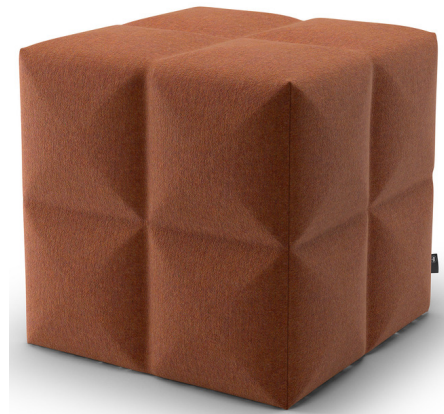

Lightology

lightology.com
866-954-4489
07-06-26

Project: _____

Company: _____

Location: _____ Fixture Type: _____

SPEC #: **BZZ1181037**

Approved On: _____ Approved By: _____

BuzziCube Pouf

By BuzziSpace

Description

Made using acoustic foam and recycled wool in a vibrant color, the BuzziCube Pouf is crafted as a lightweight and modern solution. This stylish solution is a comfortable seating option that helps to dampen mid- and high-tone sounds that created a cluttered sound in open floor plan offices, home studios, recording spaces, and more. It's a one-of-a-kind stool that is as functional as it is fashionable.

Shown in autumn

50 cm
19.69"

47 cm
18.50"

Specifications

COLOR	Autumn
BODY FINISH	N/A
WATTAGE	N/A
DIMMER	N/A
DIMENSIONS	19.69"W x 18.5"H x 19.69"D
BULB	N/A
COUNTRY OF ORIGIN	Netherlands

CLICK TO VIEW PRODUCT