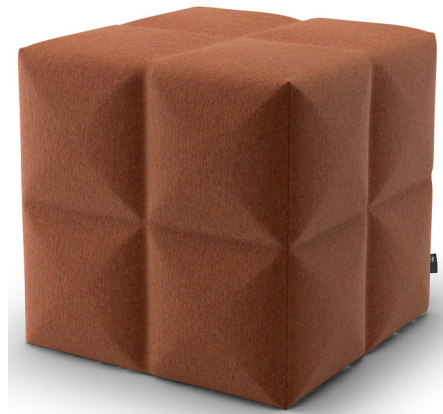

Lightology

lightology.com
866-954-4489
04-24-26

Project: _____

Company: _____

Location: _____ Fixture Type: _____

SPEC #: **BZZ1181037**

Approved On: _____ Approved By: _____

BuzziCube Pouf By BuzziSpace

Description

Made using acoustic foam and recycled wool in a vibrant color, the BuzziCube Pouf is crafted as a lightweight and modern solution. This stylish solution is a comfortable seating option that helps to dampen mid- and high-tone sounds that created a cluttered sound in open floor plan offices, home studios, recording spaces, and more. It's a one-of-a-kind stool that is as functional as it is fashionable.

Shown in autumn

50 cm
19.69"

47 cm
18.50"

Specifications

COLOR	Autumn
BODY FINISH	N/A
WATTAGE	N/A
DIMMER	N/A
DIMENSIONS	19.69"W x 18.5"H x 19.69"D
BULB	N/A
COUNTRY OF ORIGIN	Netherlands

CLICK TO VIEW PRODUCT