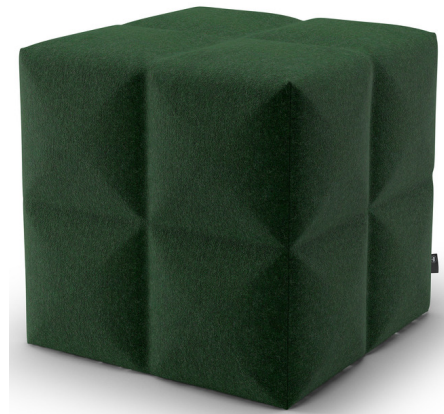

Lightology

lightology.com
866-954-4489
05-25-26

Project: _____
 Company: _____
 Location: _____ Fixture Type: _____
 SPEC #: **BZZ1181038**
 Approved On: _____ Approved By: _____

BuzziCube Pouf By BuzziSpace

Description

Made using acoustic foam and recycled wool in a vibrant color, the BuzziCube Pouf is crafted as a lightweight and modern solution. This stylish solution is a comfortable seating option that helps to dampen mid- and high-tone sounds that created a cluttered sound in open floor plan offices, home studios, recording spaces, and more. It's a one-of-a-kind stool that is as functional as it is fashionable.

Shown in bottle

Specifications

COLOR	Bottle
BODY FINISH	N/A
WATTAGE	N/A
DIMMER	N/A
DIMENSIONS	19.69"W x 18.5"H x 19.69"D
BULB	N/A
COUNTRY OF ORIGIN	Netherlands

CLICK TO VIEW PRODUCT

Notes: