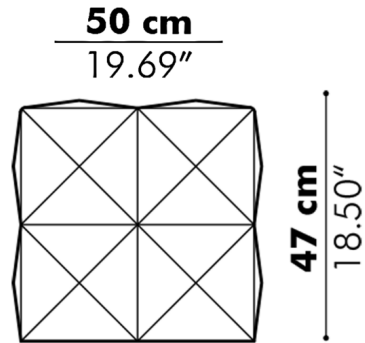

Shown in bottle

Specifications

COLOR	Bottle
BODY FINISH	N/A
WATTAGE	N/A
DIMMER	N/A
DIMENSIONS	19.69"W x 18.5"H x 19.69"D
BULB	N/A
COUNTRY OF ORIGIN	Netherlands

CLICK TO VIEW PRODUCT

Notes: