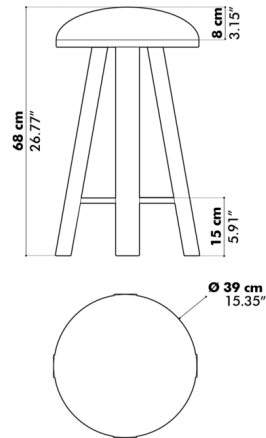

Shown in black stained ash / autumn

Specifications

| | |
|-------------------|-------------------|
| COLOR | Autumn |
| BODY FINISH | Black Stained Ash |
| WATTAGE | N/A |
| DIMMER | N/A |
| DIMENSIONS | 15.94"W x 31.89"H |
| BULB | N/A |
| COUNTRY OF ORIGIN | Netherlands |