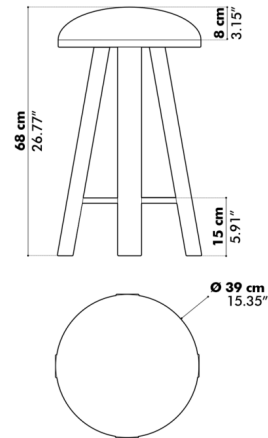

Shown in natural ash / mid grey

Specifications

COLOR	Mid Grey
BODY FINISH	Natural Ash
WATTAGE	N/A
DIMMER	N/A
DIMENSIONS	15.94"W x 31.89"H
BULB	N/A
COUNTRY OF ORIGIN	Netherlands

CLICK TO VIEW PRODUCT

Notes: