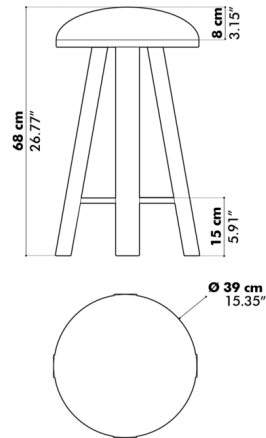

### Specifications

COLOR	Mid Grey
BODY FINISH	Natural Ash
WATTAGE	N/A
DIMMER	N/A
DIMENSIONS	15.94"W x 31.89"H
BULB	N/A
COUNTRY OF ORIGIN	Netherlands

CLICK TO VIEW PRODUCT

Notes: