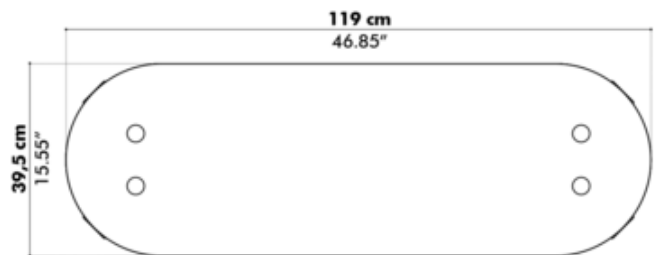

**BRAND**

BuzziSpace

**DESCRIPTION**

The BuzziMilk Large Side Table is made with a multifunctional design that is versatile and stylish in a variety of uses. This cool wooden table features a four-legged design that is ideal for displaying your favorite house plants. It's a must have look for lending a understated contemporary look to home or office.

*Shown in: Black Stained Ash*

<b>COLOR</b>	N/A
<b>BODY FINISH</b>	Black Stained Ash
<b>WATTAGE</b>	N/A
<b>DIMMER</b>	N/A
<b>DIMENSIONS</b>	46.85"W x 15.35"H x 15.55"D
<b>LAMP</b>	N/A

**SPEC #**

BZZ1181066