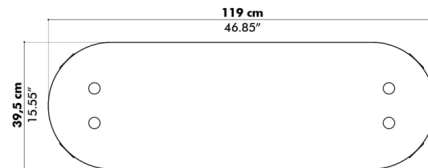

Description

The BuzziMilk Large Side Table is made with a multifunctional design that is versatile and stylish in a variety of uses. This cool wooden table features a four-legged design that is ideal for displaying your favorite house plants. It's a must have look for lending a understated contemporary look to home or office.

Shown in black stained ash

Specifications

COLOR	N/A
BODY FINISH	Black Stained Ash
WATTAGE	N/A
DIMMER	N/A
DIMENSIONS	46.85"W x 15.35"H x 15.55"D
BULB	N/A
COUNTRY OF ORIGIN	Germany

CLICK TO VIEW PRODUCT

Notes: