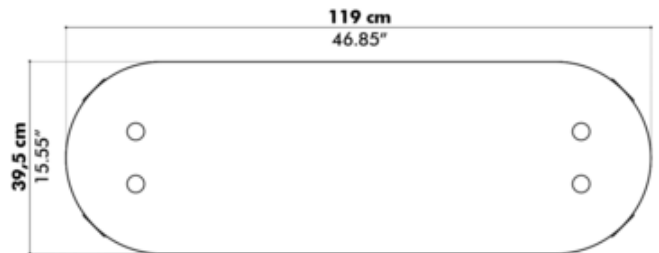

**BRAND**

BuzziSpace

**DESCRIPTION**

The BuzziMilk Large Side Table is made with a multifunctional design that is versatile and stylish in a variety of uses. This cool wooden table features a four-legged design that is ideal for displaying your favorite house plants. It's a must have look for lending a understated contemporary look to home or office.

*Shown in: Black Stained Ash*

<b>COLOR</b>	N/A
<b>BODY FINISH</b>	Black Stained Ash
<b>WATTAGE</b>	N/A
<b>DIMMER</b>	N/A
<b>DIMENSIONS</b>	46.85"W x 15.35"H x 15.55"D
<b>LAMP</b>	N/A

**SPEC #**

BZZ1181066