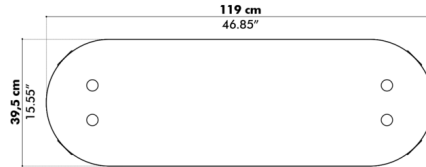

Lightology

lightology.com
866-954-4489
05-25-26

Project: _____

Company: _____

Location: _____ Fixture Type: _____

SPEC #: **BZZI181067**

Approved On: _____ Approved By: _____

BuzziMilk Large Side Table By BuzziSpace

Description

The BuzziMilk Large Side Table is made with a multifunctional design that is versatile and stylish in a variety of uses. This cool wooden table features a four-legged design that is ideal for displaying your favorite house plants. It's a must have look for lending a understated contemporary look to home or office.

Shown in natural ash

Specifications

COLOR	N/A
BODY FINISH	Natural Ash
WATTAGE	N/A
DIMMER	N/A
DIMENSIONS	46.85"W x 15.35"H x 15.55"D
BULB	N/A
COUNTRY OF ORIGIN	Germany

CLICK TO VIEW PRODUCT

Notes: