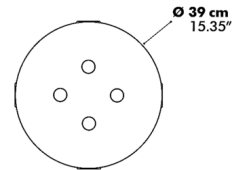

By BuzziSpace

Description

The BuzziMilk Side Table is a stylish and understated stool table that can be used in a variety of ways in home and office. This table is crafted with a four-leg design to make it stable for house plants, table lamps, and more. It's a compact solid wood piece for a minimalist modern aesthetic.

Shown in black stained ash

Specifications

COLOR	N/A
BODY FINISH	Black Stained Ash
WATTAGE	N/A
DIMMER	N/A
DIMENSIONS	15.35"W x 15.35"H
BULB	N/A
COUNTRY OF ORIGIN	Germany

CLICK TO VIEW PRODUCT

Notes: