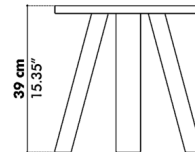

By BuzziSpace

Description

The BuzziMilk Side Table is a stylish and understated stool table that can be used in a variety of ways in home and office. This table is crafted with a four-leg design to make it stable for house plants, table lamps, and more. It's a compact solid wood piece for a minimalist modern aesthetic.

Shown in black stained ash

Specifications

COLOR	N/A
BODY FINISH	Black Stained Ash
WATTAGE	N/A
DIMMER	N/A
DIMENSIONS	15.35"W x 15.35"H
BULB	N/A
COUNTRY OF ORIGIN	Germany

CLICK TO VIEW PRODUCT

Notes: