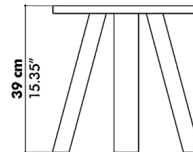

By BuzziSpace

Description

The BuzziMilk Side Table is a stylish and understated stool table that can be used in a variety of ways in home and office. This table is crafted with a four-leg design to make it stable for house plants, table lamps, and more. It's a compact solid wood piece for a minimalist modern aesthetic.

Shown in natural ash

Specifications

COLOR	N/A
BODY FINISH	Natural Ash
WATTAGE	N/A
DIMMER	N/A
DIMENSIONS	15.35"W x 15.35"H
BULB	N/A
COUNTRY OF ORIGIN	Germany

CLICK TO VIEW PRODUCT

Notes: