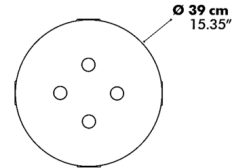

By BuzziSpace

Description

The BuzziMilk Side Table is a stylish and understated stool table that can be used in a variety of ways in home and office. This table is crafted with a four-leg design to make it stable for house plants, table lamps, and more. It's a compact solid wood piece for a minimalist modern aesthetic.

Shown in natural ash

Specifications

COLOR	N/A
BODY FINISH	Natural Ash
WATTAGE	N/A
DIMMER	N/A
DIMENSIONS	15.35"W x 15.35"H
BULB	N/A
COUNTRY OF ORIGIN	Germany

CLICK TO VIEW PRODUCT

Notes: