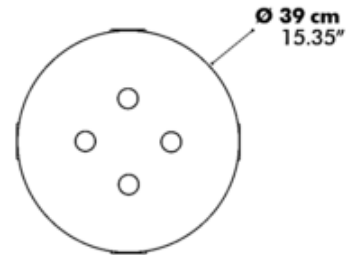

**BRAND**

BuzziSpace

**DESCRIPTION**

The BuzziMilk Side Table is a stylish and understated stool table that can be used in a variety of ways in home and office. This table is crafted with a four-leg design to make it stable for house plants, table lamps, and more. It's a compact solid wood piece for a minimalist modern aesthetic.

*Shown in: Natural Ash*

COLOR	N/A
BODY FINISH	Natural Ash
WATTAGE	N/A
DIMMER	N/A
DIMENSIONS	15.35"W x 15.35"H
LAMP	N/A

SPEC #

BZZ1181069

COMPANY

PROJECT

FIXTURE TYPE

APPROVED BY