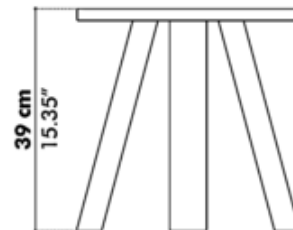

**BRAND**

BuzziSpace

**DESCRIPTION**

The BuzziMilk Side Table is a stylish and understated stool table that can be used in a variety of ways in home and office. This table is crafted with a four-leg design to make it stable for house plants, table lamps, and more. It's a compact solid wood piece for a minimalist modern aesthetic.

*Shown in: Natural Ash*

COLOR	N/A
BODY FINISH	Natural Ash
WATTAGE	N/A
DIMMER	N/A
DIMENSIONS	15.35"W x 15.35"H
LAMP	N/A

SPEC #

BZZ1181069

COMPANY

PROJECT

FIXTURE TYPE

APPROVED BY