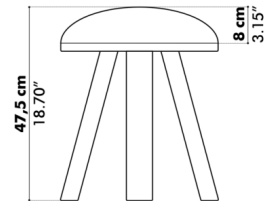

Shown in black stained ash / autumn

Specifications

COLOR	Autumn
BODY FINISH	Black Stained Ash
WATTAGE	N/A
DIMMER	N/A
DIMENSIONS	15.35"W x 18.7"H
BULB	N/A
COUNTRY OF ORIGIN	Netherlands

CLICK TO VIEW PRODUCT