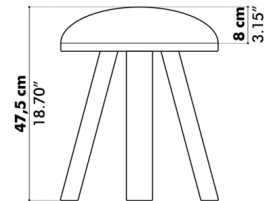

Shown in black stained ash / bottle

Specifications

COLOR	Bottle
BODY FINISH	Black Stained Ash
WATTAGE	N/A
DIMMER	N/A
DIMENSIONS	15.35"W x 18.7"H
BULB	N/A
COUNTRY OF ORIGIN	Netherlands

CLICK TO VIEW PRODUCT