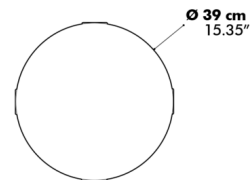

Shown in black stained ash / bottle

Specifications

COLOR	Bottle
BODY FINISH	Black Stained Ash
WATTAGE	N/A
DIMMER	N/A
DIMENSIONS	15.35"W x 18.7"H
BULB	N/A
COUNTRY OF ORIGIN	Netherlands

CLICK TO VIEW PRODUCT