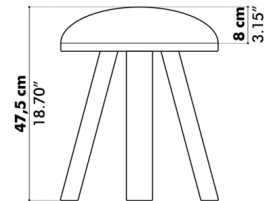

### Specifications

COLOR	Lila
BODY FINISH	Black Stained Ash
WATTAGE	N/A
DIMMER	N/A
DIMENSIONS	15.35"W x 18.7"H
BULB	N/A
COUNTRY OF ORIGIN	Netherlands

CLICK TO VIEW PRODUCT

Notes: