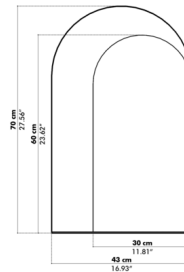

Shown in beige red / mirror

Specifications

COLOR	Mirror
BODY FINISH	Beige Red
WATTAGE	N/A
DIMMER	N/A
DIMENSIONS	16.93"W x 27.56"H x 10.63"D
BULB	N/A
COUNTRY OF ORIGIN	Netherlands

CLICK TO VIEW PRODUCT

Notes: