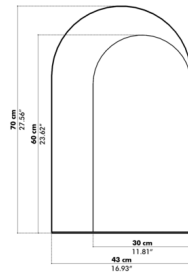

### Specifications

COLOR	Mirror
BODY FINISH	Beige Red
WATTAGE	N/A
DIMMER	N/A
DIMENSIONS	16.93"W x 27.56"H x 10.63"D
BULB	N/A
COUNTRY OF ORIGIN	Netherlands

CLICK TO VIEW PRODUCT

Notes: