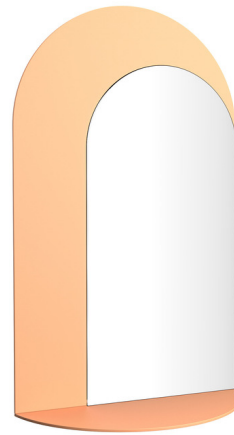

Lightology

lightology.com
866-954-4489
07-06-26

Project: _____

Company: _____

Location: _____ Fixture Type: _____

SPEC #: **BZZI181084**

Approved On: _____ Approved By: _____

BuzziMirage Wall Mirror By BuzziSpace

Description

A stylish complement to your contemporary decor, the BuzziMirage Wall Mirror is made with an organic shape that is elegant and welcoming. This mirror is crafted from glass with a swooping metal accent that softens its edges and offers a bold color pop in minimalist spaces. It's a marvelous finishing touch for home offices, living rooms, entryways, commercial uses and more.

Shown in beige red / mirror

Specifications

COLOR	Mirror
BODY FINISH	Beige Red
WATTAGE	N/A
DIMMER	N/A
DIMENSIONS	16.93"W x 27.56"H x 10.63"D
BULB	N/A
COUNTRY OF ORIGIN	Netherlands

CLICK TO VIEW PRODUCT

Notes: