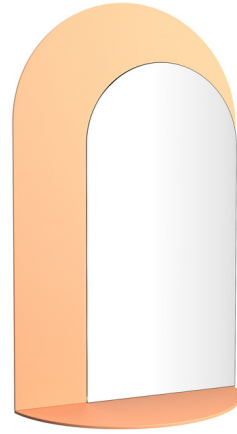

## BuzziMirage Wall Mirror

By BuzziSpace

### Description

A stylish complement to your contemporary decor, the BuzziMirage Wall Mirror is made with an organic shape that is elegant and welcoming. This mirror is crafted from glass with a swooping metal accent that softens its edges and offers a bold color pop in minimalist spaces. It's a marvelous finishing touch for home offices, living rooms, entryways, commercial uses and more.

Shown in beige red / mirror

### Specifications

COLOR	Mirror
BODY FINISH	Beige Red
WATTAGE	N/A
DIMMER	N/A
DIMENSIONS	16.93"W x 27.56"H x 10.63"D
BULB	N/A
COUNTRY OF ORIGIN	Netherlands

CLICK TO VIEW PRODUCT

Notes: