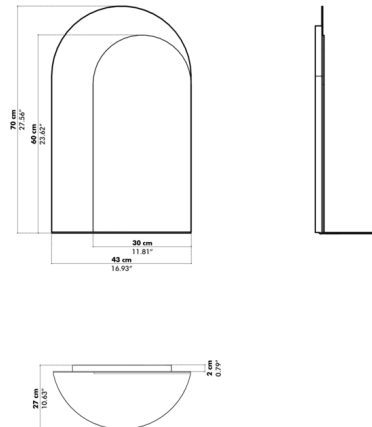

Shown in signal grey / mirror

Specifications

COLOR	Mirror
BODY FINISH	Signal Grey
WATTAGE	N/A
DIMMER	N/A
DIMENSIONS	16.93"W x 27.56"H x 10.63"D
BULB	N/A
COUNTRY OF ORIGIN	Netherlands

CLICK TO VIEW PRODUCT