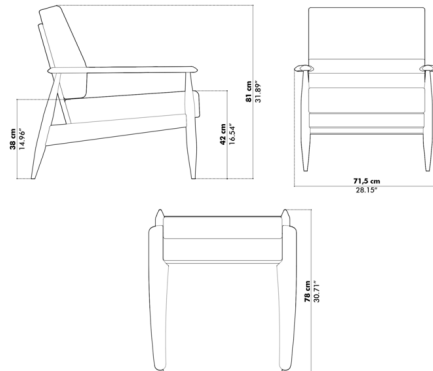

Shown in natural ash / autumn

Specifications

COLOR	Autumn
BODY FINISH	Natural Ash
WATTAGE	N/A
DIMMER	N/A
DIMENSIONS	28.15"W x 31.89"H x 30.17"D
BULB	N/A
COUNTRY OF ORIGIN	Netherlands

CLICK TO VIEW PRODUCT