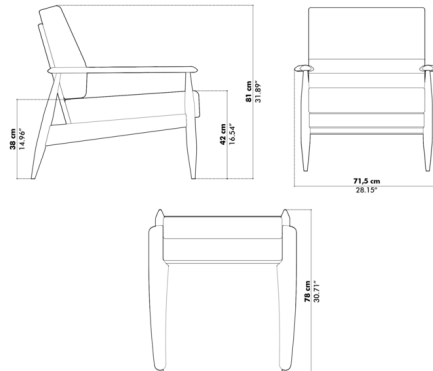

Shown in natural ash / lila

Specifications

COLOR	Lila
BODY FINISH	Natural Ash
WATTAGE	N/A
DIMMER	N/A
DIMENSIONS	28.15"W x 31.89"H x 30.17"D
BULB	N/A
COUNTRY OF ORIGIN	Netherlands

CLICK TO VIEW PRODUCT

Notes: