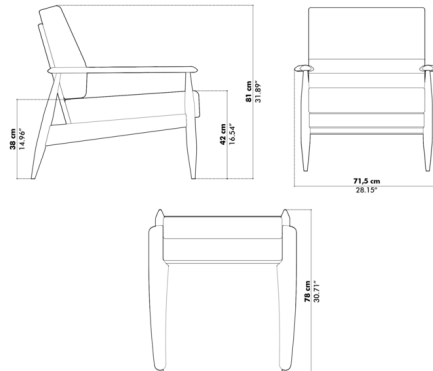

Shown in walnut / lila

Specifications

COLOR	Lila
BODY FINISH	Walnut
WATTAGE	N/A
DIMMER	N/A
DIMENSIONS	28.15"W x 31.89"H x 30.17"D
BULB	N/A
COUNTRY OF ORIGIN	Netherlands

CLICK TO VIEW PRODUCT

Notes: