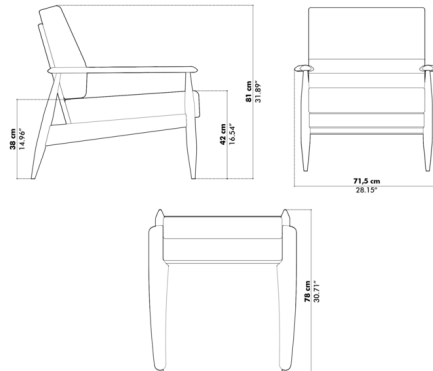

### Specifications

COLOR	Lila
BODY FINISH	Walnut
WATTAGE	N/A
DIMMER	N/A
DIMENSIONS	28.15"W x 31.89"H x 30.17"D
BULB	N/A
COUNTRY OF ORIGIN	Netherlands

CLICK TO VIEW PRODUCT

Notes: