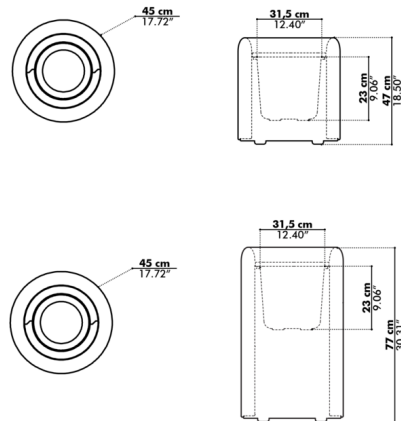

Description

The BuzziPlanter Narrow Planter is crafted with a unique design vision that complements modern decor while delivering acoustic-dampening functionality. This planter is wrapped in recycled felt that absorbs sound and helps limit the ambient noise in open spaces. It's ideal for open floor plan offices, home studios and office spaces, nurseries, and more. Note: The Silver, Mid Grey, Electric, and Bottle fabrics are only available in the 30.3 inch size.

Shown in autumn

Specifications

COLOR	Autumn
BODY FINISH	N/A
WATTAGE	N/A
DIMMER	N/A
DIMENSIONS	17.72"W x 30.31"H
BULB	N/A
COUNTRY OF ORIGIN	Netherlands

CLICK TO VIEW PRODUCT

Notes: