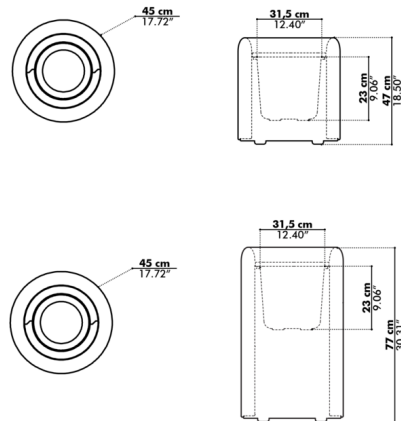

Description

The BuzziPlanter Narrow Planter is crafted with a unique design vision that complements modern decor while delivering acoustic-dampening functionality. This planter is wrapped in recycled felt that absorbs sound and helps limit the ambient noise in open spaces. It's ideal for open floor plan offices, home studios and office spaces, nurseries, and more. Note: The Silver, Mid Grey, Electric, and Bottle fabrics are only available in the 30.3 inch size.

Shown in lila

Specifications

COLOR	Lila
BODY FINISH	N/A
WATTAGE	N/A
DIMMER	N/A
DIMENSIONS	17.72"W x 18.5"H
BULB	N/A
COUNTRY OF ORIGIN	Netherlands

CLICK TO VIEW PRODUCT

Notes: