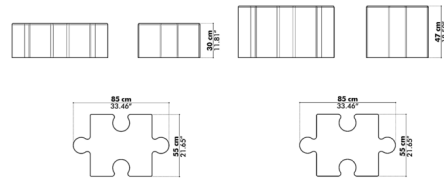

### Specifications

COLOR	Autumn
BODY FINISH	N/A
WATTAGE	N/A
DIMMER	N/A
DIMENSIONS	33.46\"W x 18.5\"H x 21.65\"D
BULB	N/A
COUNTRY OF ORIGIN	Netherlands

CLICK TO VIEW PRODUCT

Notes: