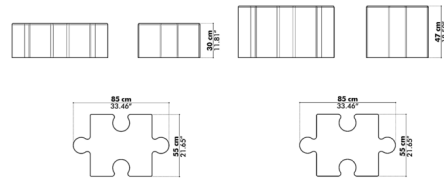

Shown in natural

Specifications

COLOR	Natural
BODY FINISH	N/A
WATTAGE	N/A
DIMMER	N/A
DIMENSIONS	33.46\"W x 11.81\"H x 21.65\"D
BULB	N/A
COUNTRY OF ORIGIN	Netherlands

CLICK TO VIEW PRODUCT

Notes: