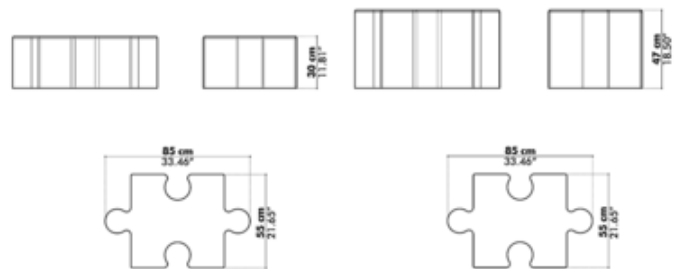

Shown in: Natural

COLOR	Natural
BODY FINISH	N/A
WATTAGE	N/A
DIMMER	N/A
DIMENSIONS	33.46"W x 11.81"H x 21.65"D
LAMP	N/A

SPEC # BZZ1181154

COMPANY	PROJECT	FIXTURE TYPE	APPROVED BY	DATE