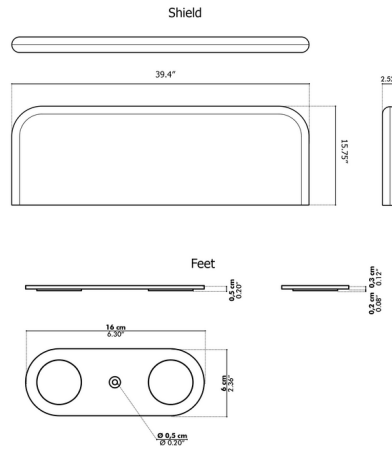

## BuzziShield Desk Partition By BuzziSpace

### Specifications

COLOR	Autumn
BODY FINISH	Black
WATTAGE	N/A
DIMMER	N/A
DIMENSIONS	39.37"W x 15.75"H x 2.36"D
BULB	N/A
COUNTRY OF ORIGIN	Netherlands

CLICK TO VIEW PRODUCT

Notes: