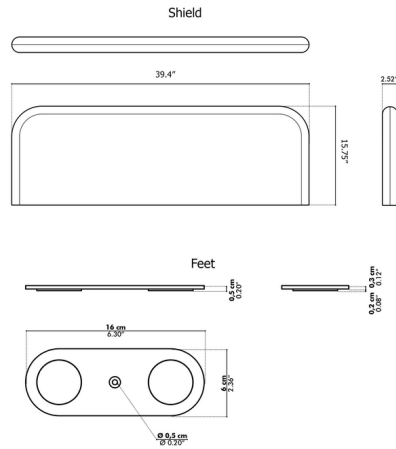

Description

The BuzziShield Desk Partition serves as a handy sound-dampening office screen that also adds a little splash of color to a workspace. This screen is made with a rounded top edge and fabric that uses advanced high-quality acoustic technology to dampen abrasive audio tones. It's a perfect solution for open floor plan workspaces, home offices and more.

Shown in black / silver

Specifications

COLOR	Silver
BODY FINISH	Black
WATTAGE	N/A
DIMMER	N/A
DIMENSIONS	39.37"W x 15.75"H x 2.36"D
BULB	N/A
COUNTRY OF ORIGIN	Netherlands

CLICK TO VIEW PRODUCT

Notes: