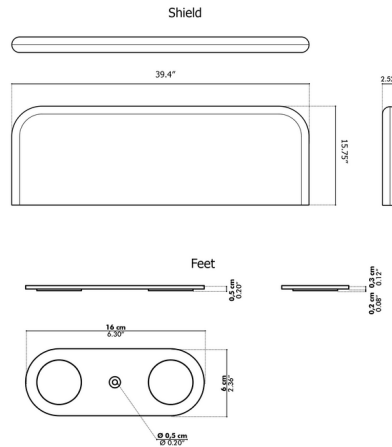

Description

The BuzziShield Desk Partition serves as a handy sound-dampening office screen that also adds a little splash of color to a workspace. This screen is made with a rounded top edge and fabric that uses advanced high-quality acoustic technology to dampen abrasive audio tones. It's a perfect solution for open floor plan workspaces, home offices and more.

Shown in black / silver

Specifications

COLOR Silver
BODY FINISH Black
WATTAGE N/A
DIMMER N/A
DIMENSIONS 39.37"W x 15.75"H x 2.36"D
BULB N/A
COUNTRY OF ORIGIN Netherlands

CLICK TO VIEW PRODUCT

Notes: