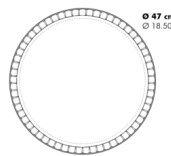

Shown in jade

Specifications

COLOR	Jade
BODY FINISH	N/A
WATTAGE	N/A
DIMMER	N/A
DIMENSIONS	18.5"W x 18.5"H
BULB	N/A
COUNTRY OF ORIGIN	Netherlands

CLICK TO VIEW PRODUCT

Notes: