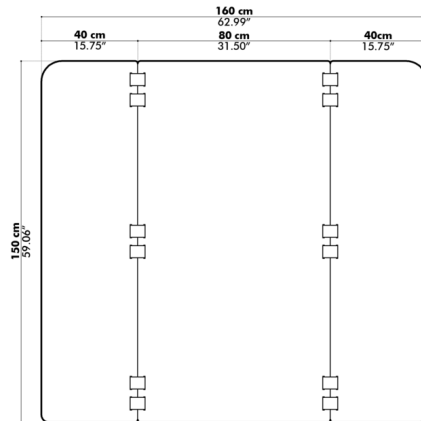

### Specifications

COLOR	Off White
BODY FINISH	Anthracite
WATTAGE	N/A
DIMMER	N/A
DIMENSIONS	62.99"W x 59.06"H x 0.57"D
BULB	N/A
COUNTRY OF ORIGIN	Netherlands

CLICK TO VIEW PRODUCT

Notes: