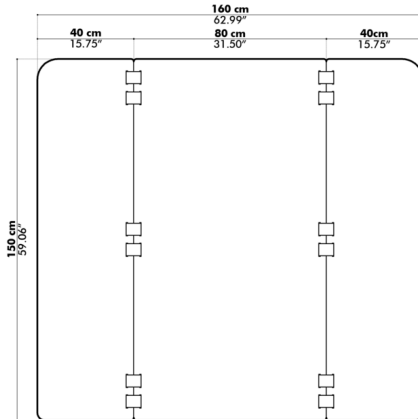

Shown in anthracite / off white

Specifications

COLOR	Off White
BODY FINISH	Anthracite
WATTAGE	N/A
DIMMER	N/A
DIMENSIONS	62.99"W x 59.06"H x 0.57"D
BULB	N/A
COUNTRY OF ORIGIN	Netherlands

CLICK TO VIEW PRODUCT