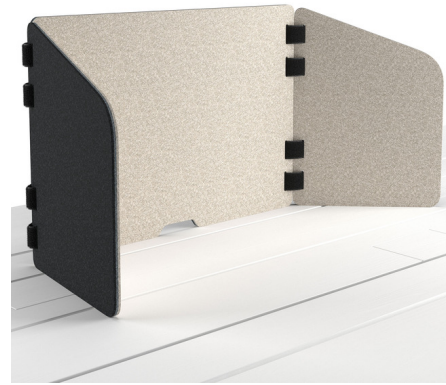

## BuzziTripl Home Desk Partition By BuzziSpace

### Description

The BuzziTripl Home Desk Partition by BuzziSpace is a foldable panel that is designed to block out ambient sound in your workspace. Ideal for open floor plan spaces and home offices, it's crafted using a fabric exterior that can be easily moved or stored away when the work day or play time is done. This screen is made using the best in high-quality acoustic dampening technology with Greenguard certification.

Shown in anthracite / off white

### Specifications

COLOR	Off White
BODY FINISH	Anthracite
WATTAGE	N/A
DIMMER	N/A
DIMENSIONS	62.99"W x 21.65"H x 0.57"D
BULB	N/A
COUNTRY OF ORIGIN	Netherlands

CLICK TO VIEW PRODUCT

Notes: