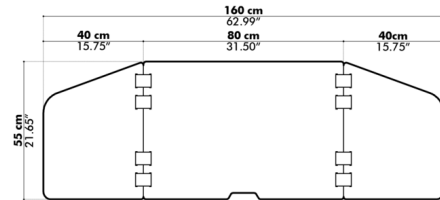

### Specifications

COLOR	Off White
BODY FINISH	Anthracite
WATTAGE	N/A
DIMMER	N/A
DIMENSIONS	62.99"W x 21.65"H x 0.57"D
BULB	N/A
COUNTRY OF ORIGIN	Netherlands

CLICK TO VIEW PRODUCT

Notes: