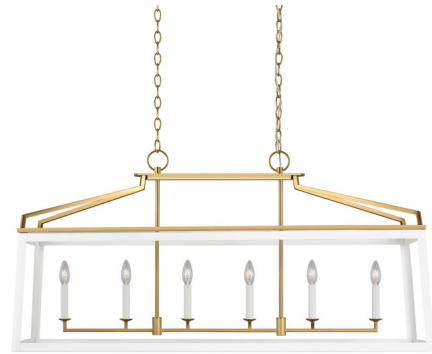

Lightology

lightology.com
866-954-4489
07-01-26

Project: _____

Company: _____

Location: _____ Fixture Type: _____

SPEC #: **VCS1181205**

Approved On: _____ Approved By: _____

Carlow Linear Chandelier

By Visual Comfort Studio

Description

The Carlow Linea Chandelier is a traditional tapered square lantern that is wider at the base and smaller at the top. The lantern's body has either a black or white metal frame suspended from, and accentuated by, a brass square tube armature. The brass armature is the focal point of the design and almost looks like a crown on top of the lantern frame. Title 24 Compliant when used with LED lamps.

Shown in brushed brass / matte white

Specifications

COLOR	Matte White
BODY FINISH	Brushed Brass
WATTAGE	360W
DIMMER	Standard 120V
DIMENSIONS	48.12"L x 17.13"W x 23.5"H
BULB NOT INCLUDED	6 x B10/Candelabra (E12)/60W/120V Incandescent
OTHER BULB OPTIONS	6 x B10/Candelabra (E12)/120V LED