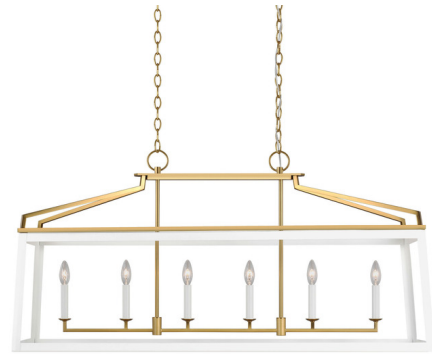

Lightology

lightology.com
866-954-4489
11-26-25

Project: _____

Company: _____

Location: _____ Fixture Type: _____

SPEC #: **VCS1181205**

Approved On: _____ Approved By: _____

Carlow Linear Chandelier By Visual Comfort Studio

Description

The Carlow Linea Chandelier is a traditional tapered square lantern that is wider at the base and smaller at the top. The lantern's body has either a black or white metal frame suspended from, and accentuated by, a brass square tube armature. The brass armature is the focal point of the design and almost looks like a crown on top of the lantern frame. Title 24 Compliant when used with LED lamps.

Shown in brushed brass / matte white

Specifications

COLOR	Matte White
BODY FINISH	Brushed Brass
WATTAGE	360W
DIMMER	Standard 120V
DIMENSIONS	48.12"L x 17.13"W x 23.5"H
BULB NOT INCLUDED	6 x B10/Candelabra (E12)/60W/120V Incandescent
OTHER BULB OPTIONS	6 x B10/Candelabra (E12)/120V LED