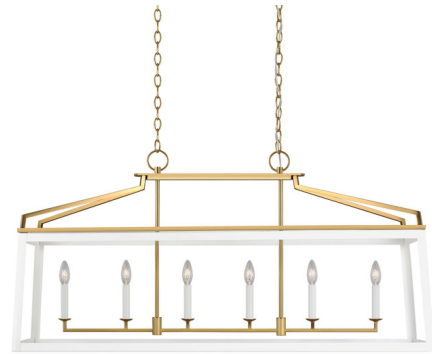

Lightology

lightology.com
866-954-4489
04-25-26

Project: _____

Company: _____

Location: _____ Fixture Type: _____

SPEC #: **VCS1181205**

Approved On: _____ Approved By: _____

Carlow Linear Chandelier By Visual Comfort Studio

Description

The Carlow Linea Chandelier a traditional tapered square lantern that is wider at the base and smaller at the top. The lantern's body has either a black or white metal frame suspended from, and accentuated by, a brass square tube armature. The brass armature is the focal point of the design and almost looks like a crown on top of the lantern frame. Title 24 Compliant when used with LED lamps.

Shown in brushed brass / matte white

Specifications

COLOR	Matte White
BODY FINISH	Brushed Brass
WATTAGE	360W
DIMMER	Standard 120V
DIMENSIONS	48.12"L x 17.13"W x 23.5"H
BULB NOT INCLUDED	6 x B10/Candelabra (E12)/60W/120V Incandescent
OTHER BULB OPTIONS	6 x B10/Candelabra (E12)/120V LED