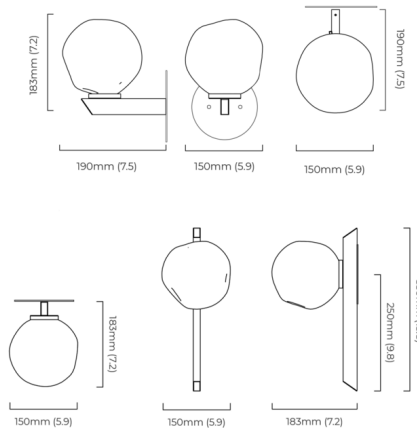

Specifications

COLOR Smoked
 BODY FINISH Bronze
 WATTAGE 4.5W
 DIMMER Standard 120V
 DIMENSIONS 5.9"W x 7.2"H x 7.5"D
 BULB NOT INCLUDED 1 x G16.5/Candelabra (E12)/4.5W/120V LED
 OTHER BULB OPTIONS 1 x G16.5/Candelabra (E12)/120V LED
 COUNTRY OF ORIGIN United Kingdom

Technical Information

PRODUCT DIMENSIONS Backplate: 4.5" diameter

Shown in bronze / smoked

CLICK TO VIEW PRODUCT

Notes: