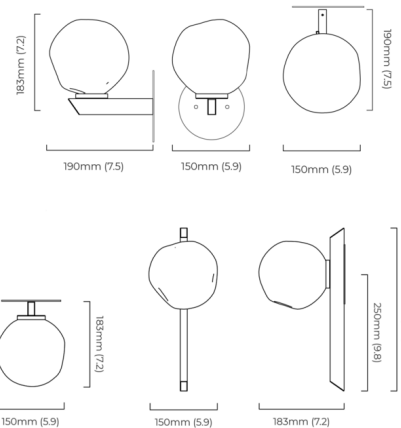

Specifications

COLOR	Matte Opal
BODY FINISH	Satin Brass
WATTAGE	4.5W
DIMMER	Standard 120V
DIMENSIONS	5.9"W x 7.2"H x 7.5"D
BULB NOT INCLUDED	1 x G16.5/Candelabra (E12)/4.5W/120V LED
COUNTRY OF ORIGIN	United Kingdom

Technical Information

PRODUCT DIMENSIONS Backplate: 4.5" diameter

Shown in satin brass / matte opal

CLICK TO VIEW PRODUCT

Notes: